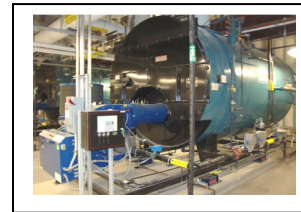

*Your supplier of Process Pumps, Boilers, Steam Equipment, and related accessories
Here are just a few of the many products we offer:*

Pumps & Accessories

Iwaki Air (Yamada)
Grundfos Pumps
Gusher Pumps
Liberty Process
Memphis
Mody Pump
Peerless Pumps
SIHI Pumps
Custom Pump Skids

*Air Diaphragm pumps / AODD pumps
Vertical Multi Stage Centrifugal pumps
Vertical, Horizontal, Self-priming Centrifugal Pumps & Coolant Pumps
Progressive Cavity Pumps and parts
Close Coupled & Frame Mounted Centrifugals
Submersible Dewatering, Sewage, Grinder & Slurry pumps.
Vertical Turbine, Horizontal Split Case, End Suction, & ANSI Pumps
Liquid Ring Vacuum/Compressor & Dry Run Vacuum Pumps
BSI custom builds packaged pump skids, dosing skids, and controls*