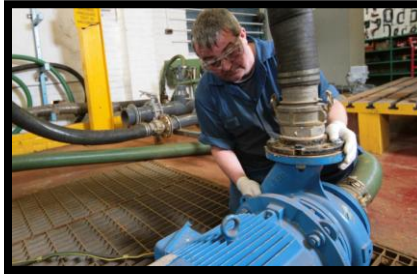

BSI
MECHANICAL
&
Lube Master
Systems

**Pump
Service/
Repairs...**

The staff at BSI Mechanical has over 30 years experience in the pump industry and have become well-known for their service and repair capability. Currently, we service most makes and models of pumping equipment, as well as, fabricate and build custom pump packages.

On-site Repairs

Our factory trained service technicians can handle most in-field applications ranging from on-site pump repair, pump removal, pump replacement, and general diagnostics.

Testing

Field Diagnostics