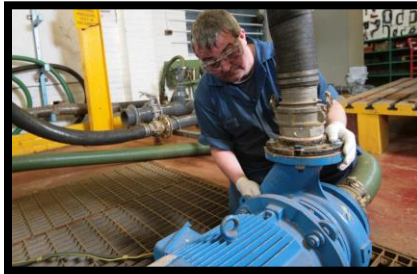

BSI
MECHANICAL
&
Lube Master
Systems

**Pump Service/
Repairs...**

The staff at BSI Mechanical has over 30 years experience in the pump industry and have become well-known for their service and repair capability. Currently, we service most makes and models of pumping equipment, as well as, fabricate and build custom pump packages.

On-site Repairs

Our factory trained service technicians can handle most in-field applications ranging from on-site pump repair, pump removal, pump replacement, and general diagnostics.

Testing

Field Diagnostics